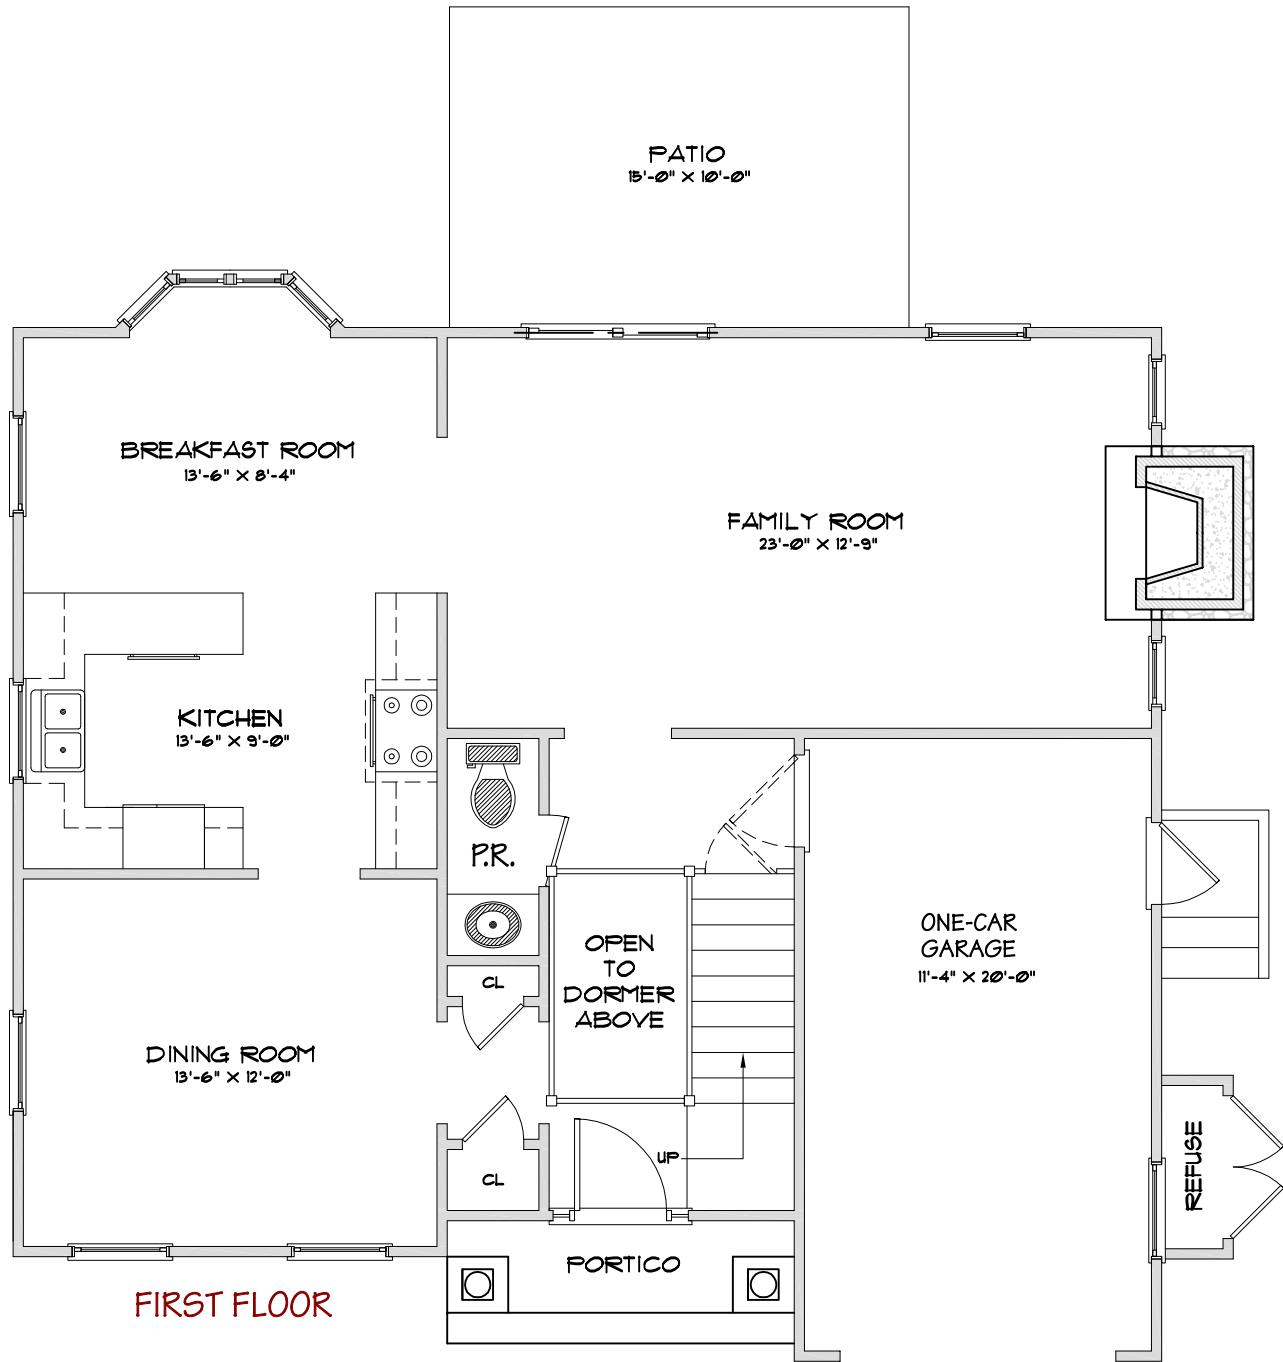

The Glassboro

2465 sq. ft. of living space
(Includes Lower Level)

These floor plans are for marketing purposes only. Elevation details and room dimensions are approximate and subject to field variation. We reserve the right to make changes in design, terms and products without notice or obligation.