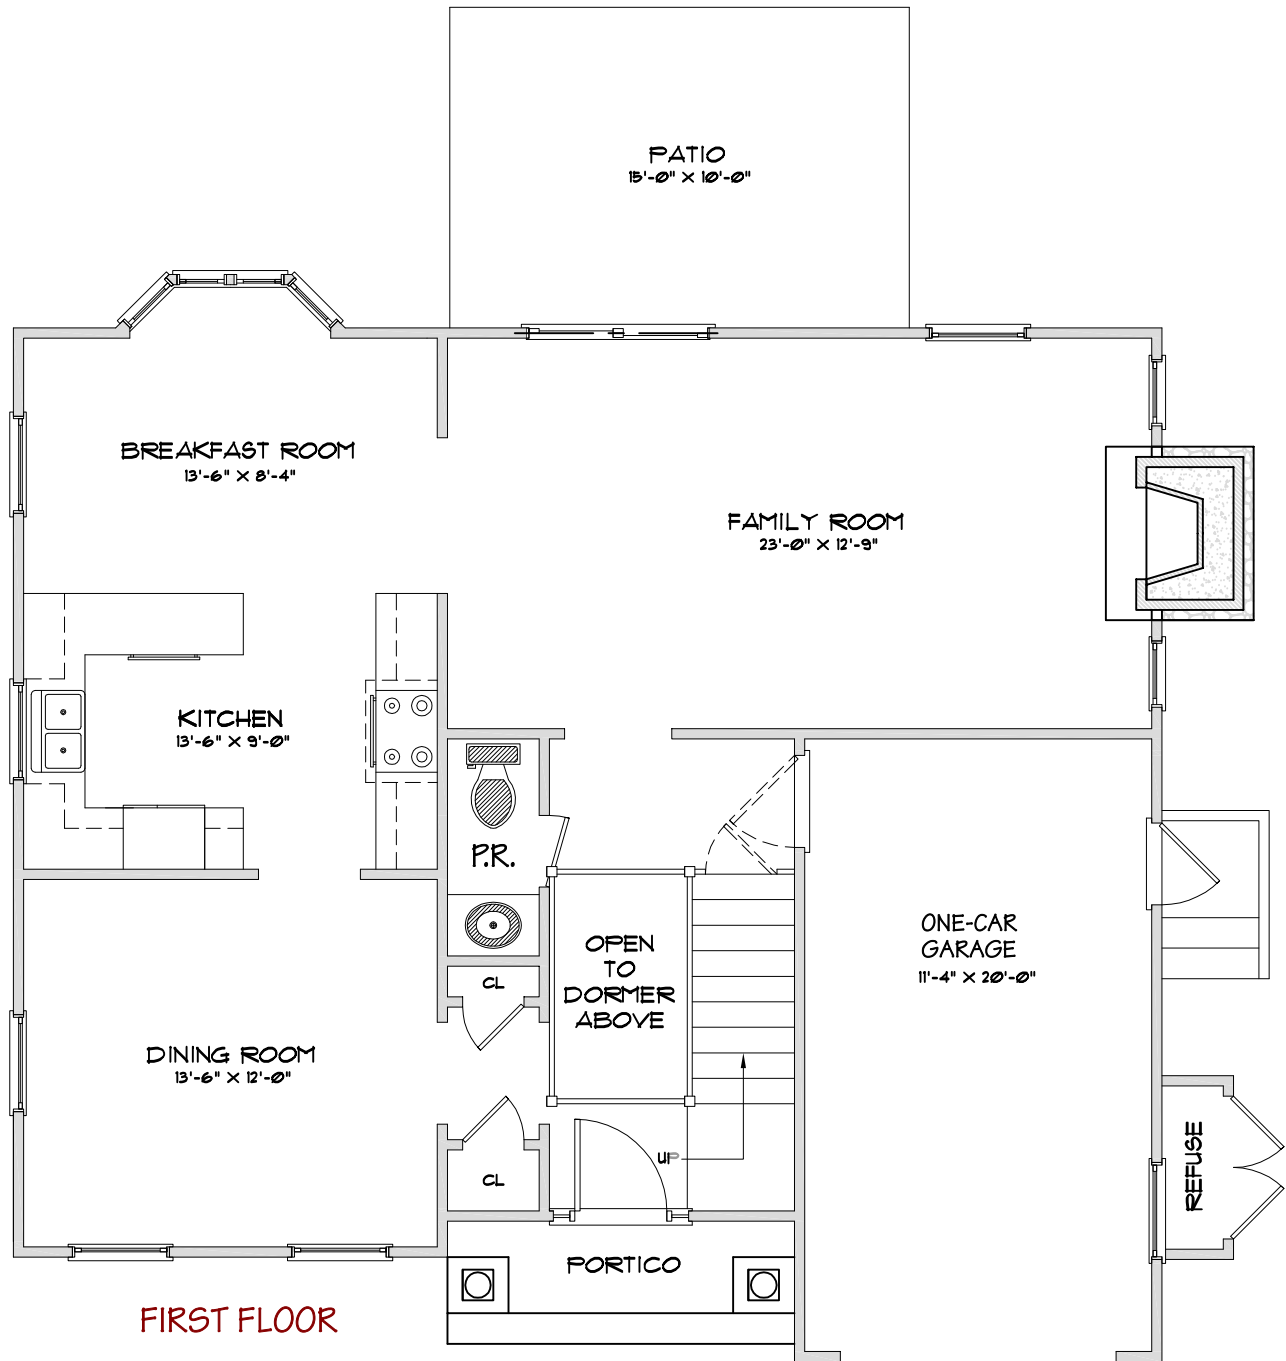

The Hamden

2465 sq. ft. of living space
(Includes Lower Level)

These floor plans are for marketing purposes only. Elevation details and room dimensions are approximate and subject to field variation. We reserve the right to make changes in design, terms and products without notice or obligation.