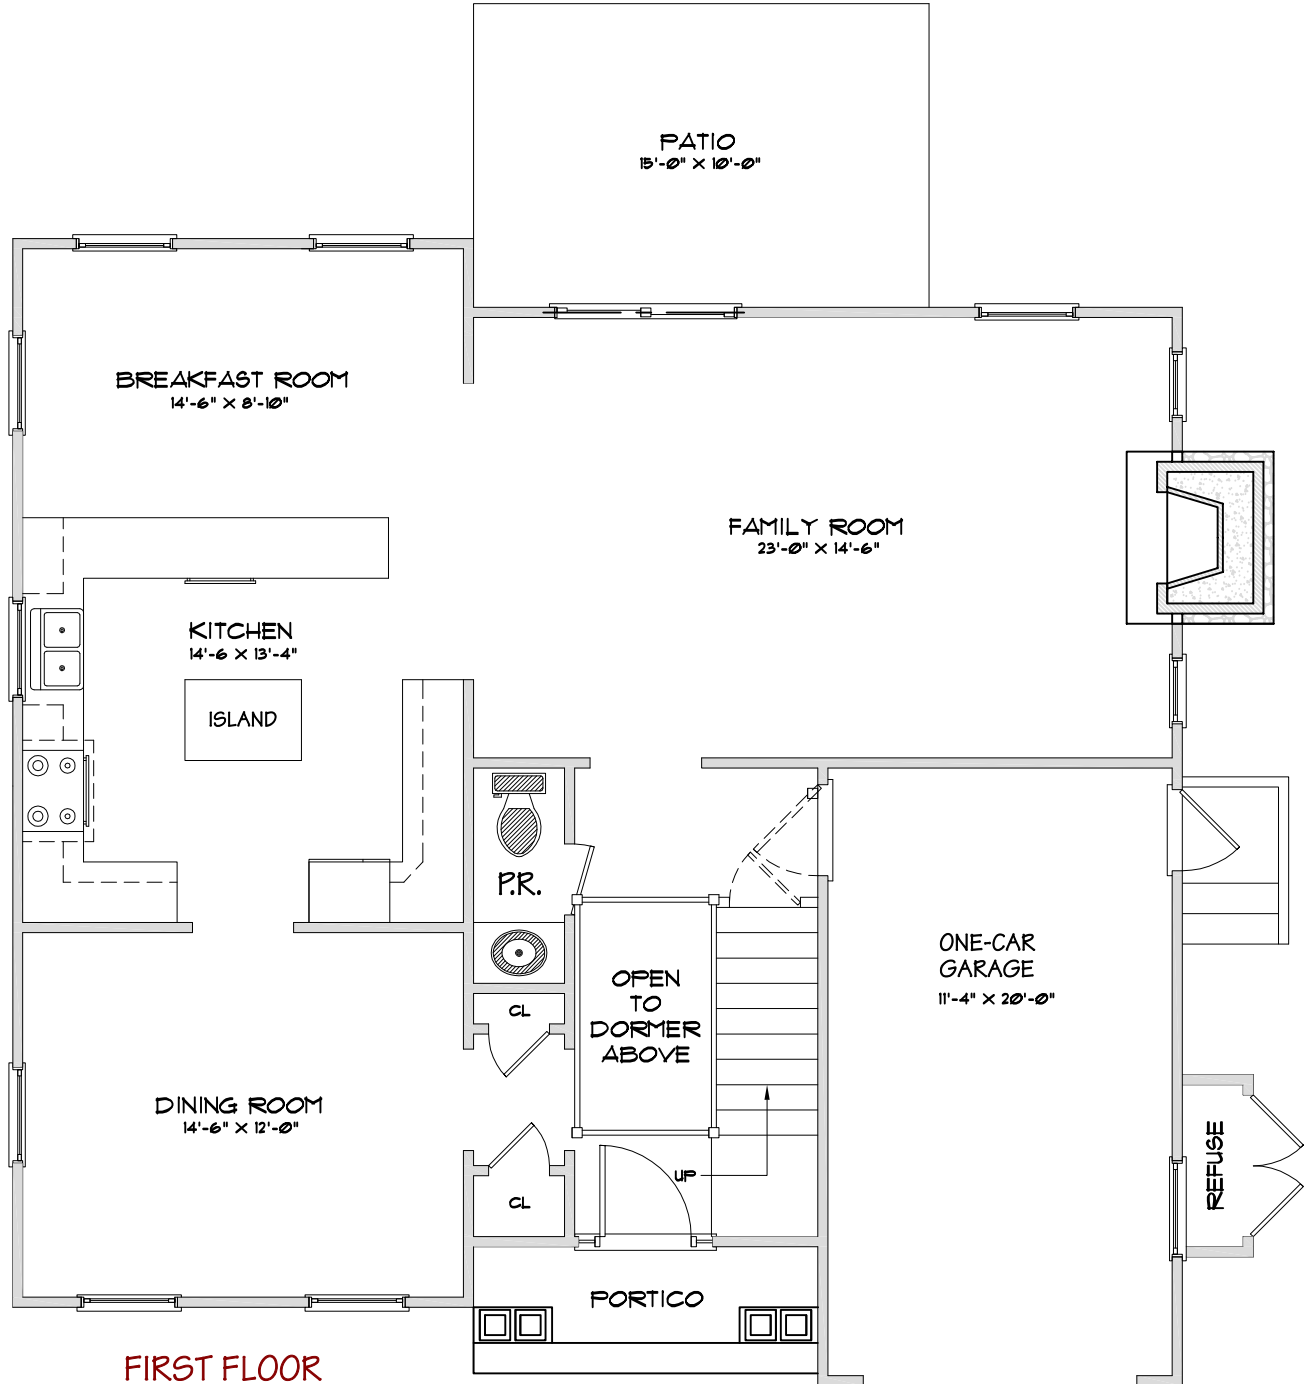

# The Manchester

3040 sq. ft. of living space  
(Includes Lower Level)

These floor plans are for marketing purposes only. Elevation details and room dimensions are approximate and subject to field variation. We reserve the right to make changes in design, terms and products without notice or obligation.