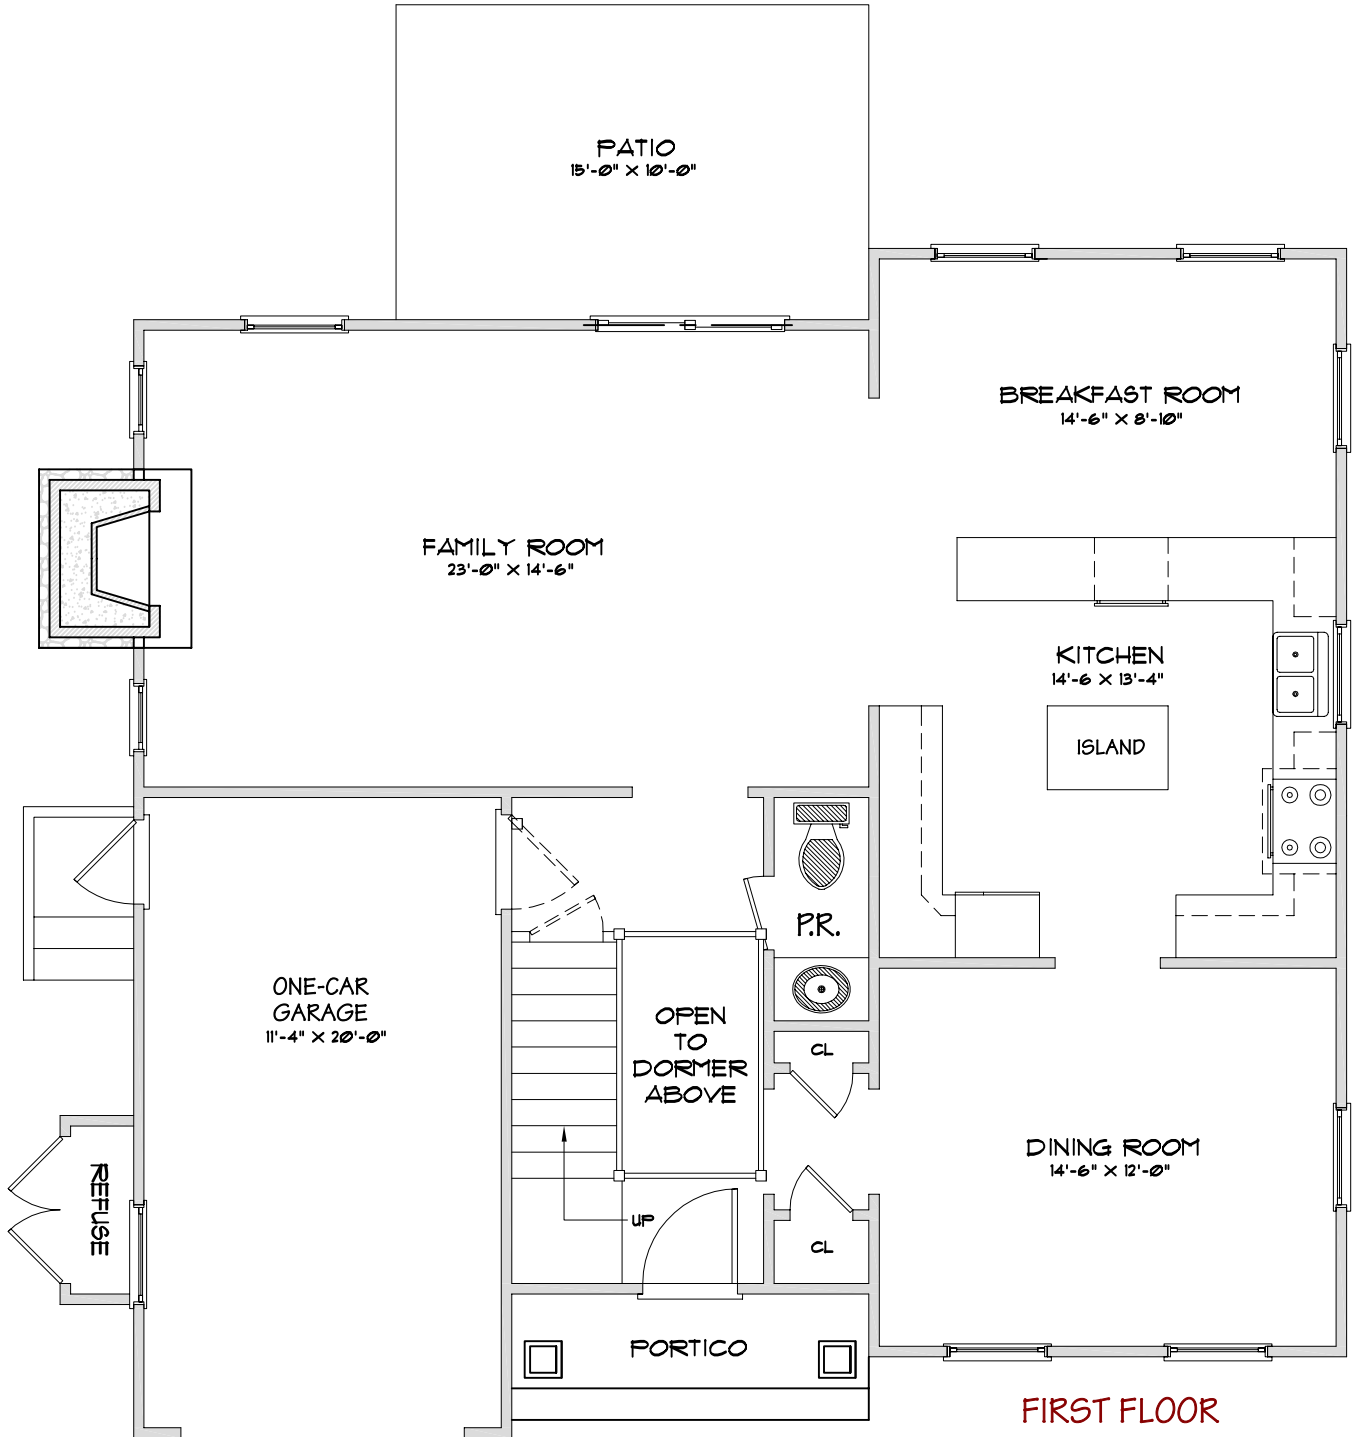

# The Stamford

3040 sq. ft. of living space  
(Includes Lower Level)

These floor plans are for marketing purposes only. Elevation details and room dimensions are approximate and subject to field variation. We reserve the right to make changes in design, terms and products without notice or obligation.