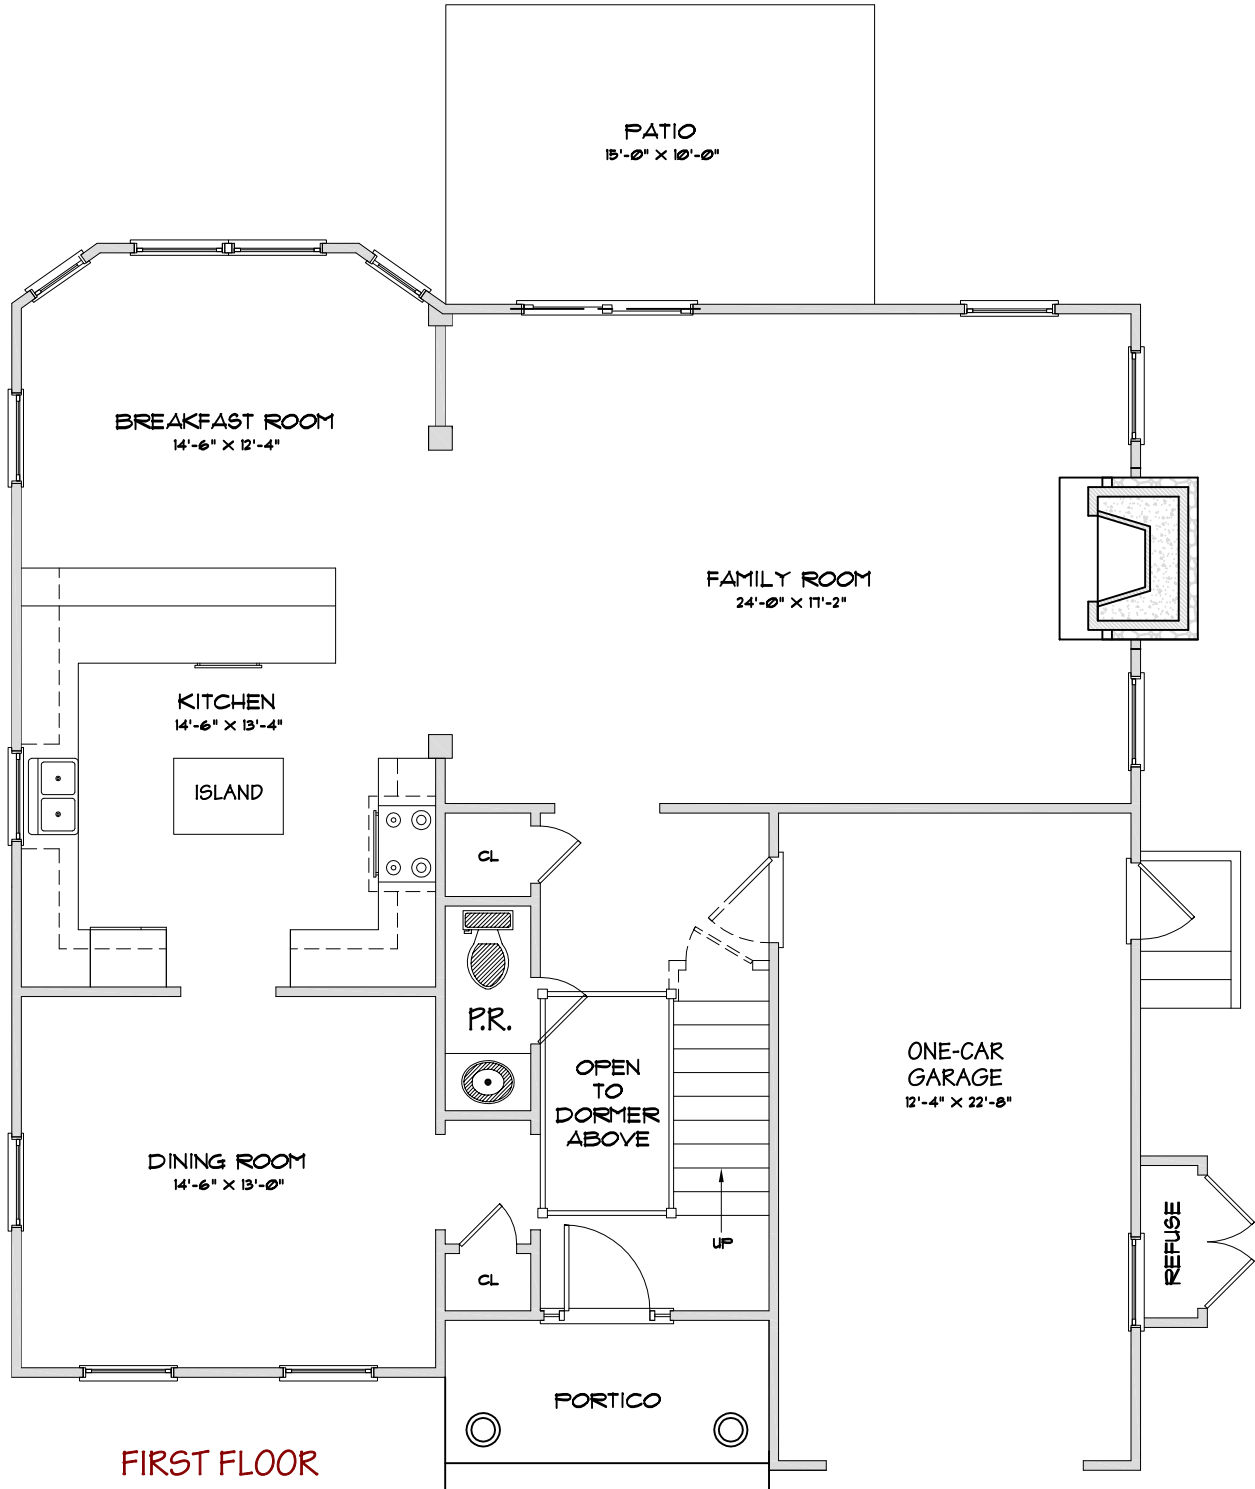

# The Waterford

3530 sq. ft. of living space  
(Includes Lower Level)

These floor plans are for marketing purposes only. Elevation details and room dimensions are approximate and subject to field variation. We reserve the right to make changes in design, terms and products without notice or obligation.